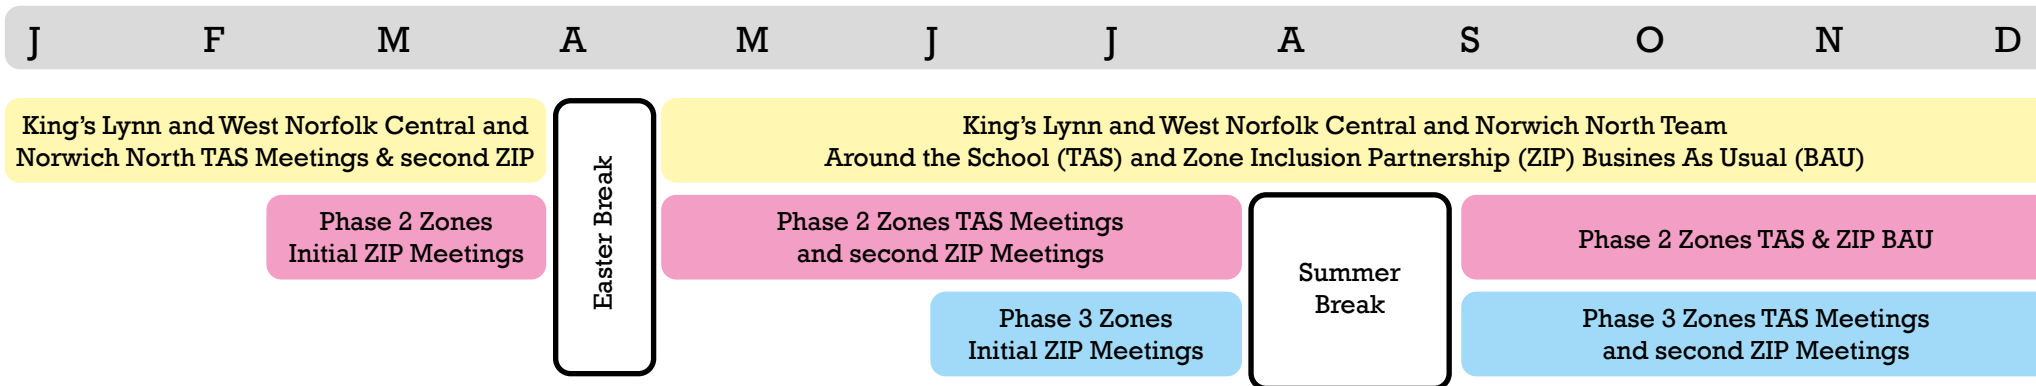

# Norfolk Local First Inclusion: Zone Inclusion Partnership (ZIP) and Team Around the School (TAS) Roll Out Plan

Phase 2 Zones
Great Yarmouth (North)
Great Yarmouth (South)
North Norfolk
Broadland (North)
Breckland (South)
South Norfolk (South)
Norwich (South)

Phase 3 Zones
Broadland (East)
South Norfolk (Northeast)
Kings Lynn & West Norfolk (South & West)
South Norfolk (Northwest)
Broadland (South)
South Norfolk (South)
Breckland (North)